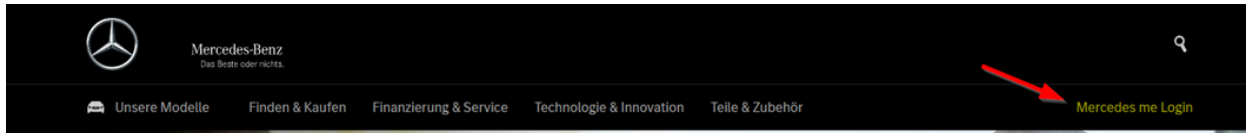

Dort melden Sie sich mit Ihren **Daten** an.

A screenshot of the Mercedes me login page. At the top left is the Mercedes-Benz logo, followed by the text 'Mercedes me'. Below this is the heading 'Anmelden mit Ihrer Mercedes me ID'. There are two input fields: the first is labeled 'E-Mail-Adresse oder Mobilfunknummer' and the second is labeled 'Passwort'. Below the input fields is a blue button with a right-pointing arrow and the text '> Anmelden'. Below the button is a link in blue text that says 'Passwort vergessen?'.