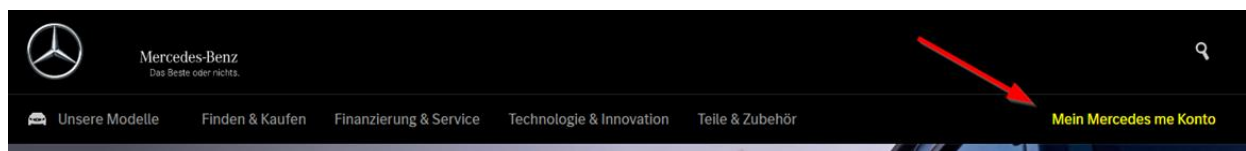

Dort melden Sie sich mit Ihren **Daten** an.

A screenshot of the Mercedes me login page. At the top left is the Mercedes-Benz logo, followed by the text 'Mercedes me'. Below this is the heading 'Anmelden mit Ihrer Mercedes me ID'. There are two input fields: the first is labeled 'E-Mail-Adresse oder Mobilfunknummer' and the second is labeled 'Passwort'. Below the input fields is a blue button with a right-pointing arrow and the text '> Anmelden'. Below the button is a link in blue text that says 'Passwort vergessen?'.

Als nächstes klicken Sie bitte wieder oben rechts auf „**Mein Mercedes me Konto**“.